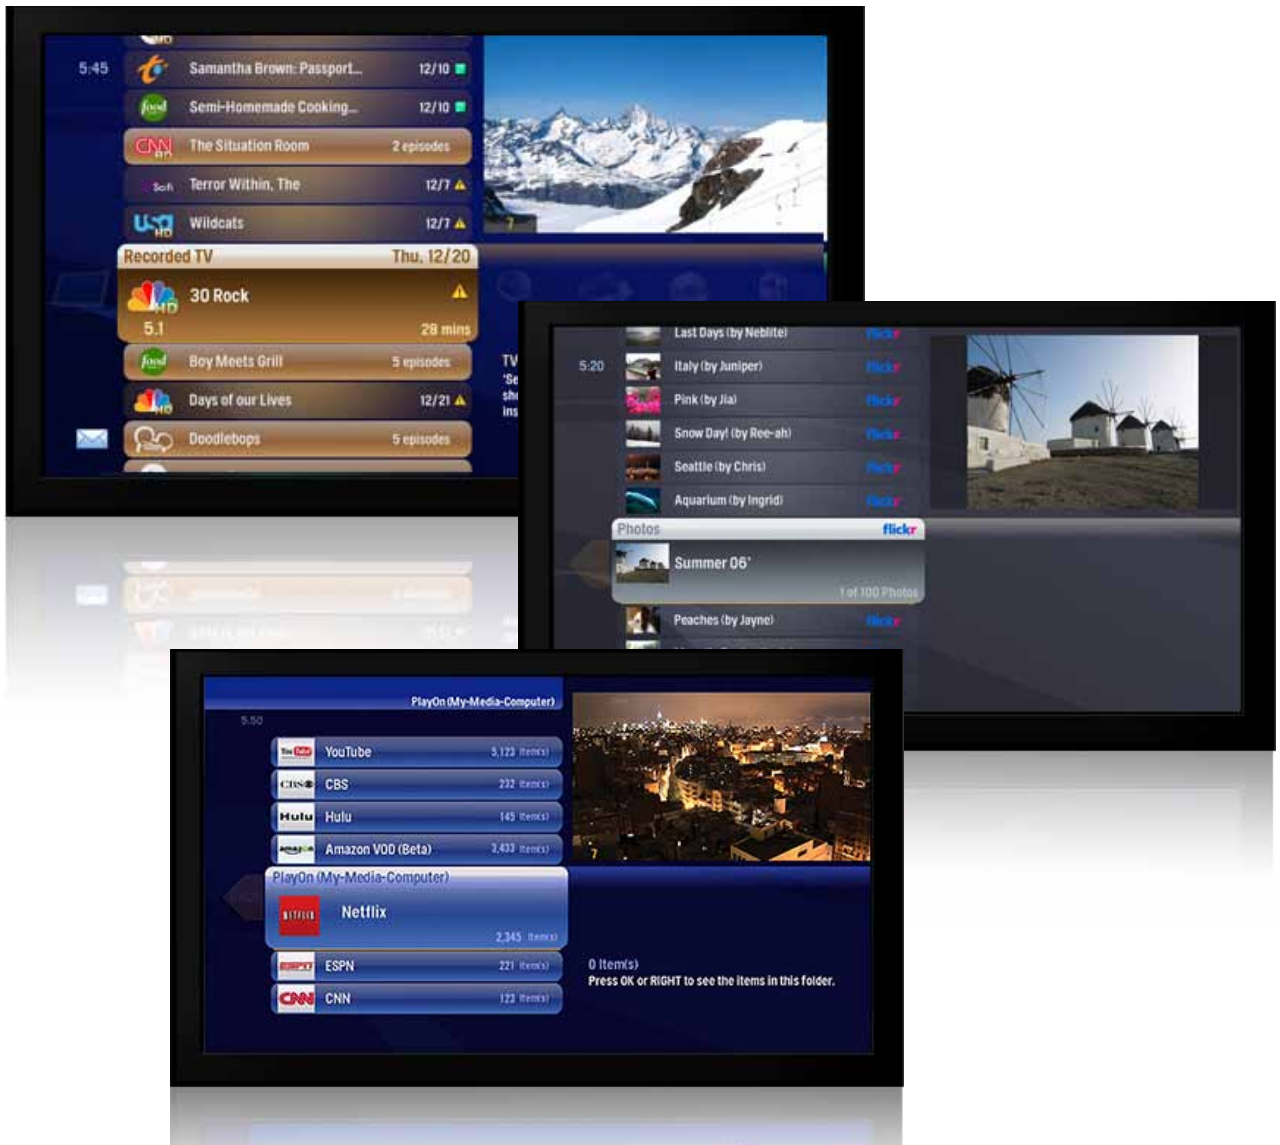

Moxi® HD DVR Description

The Moxi Experience

The Moxi HD DVR user interface is easy to learn and simple to navigate. Consistent navigation helps users browse content without getting lost. In some features, Moxi provides alternate views for additional choices, including a traditional grid guide for TV programming and a spectacular Mosaic view for photos. The UI's HD graphics make the most of your HDTV.